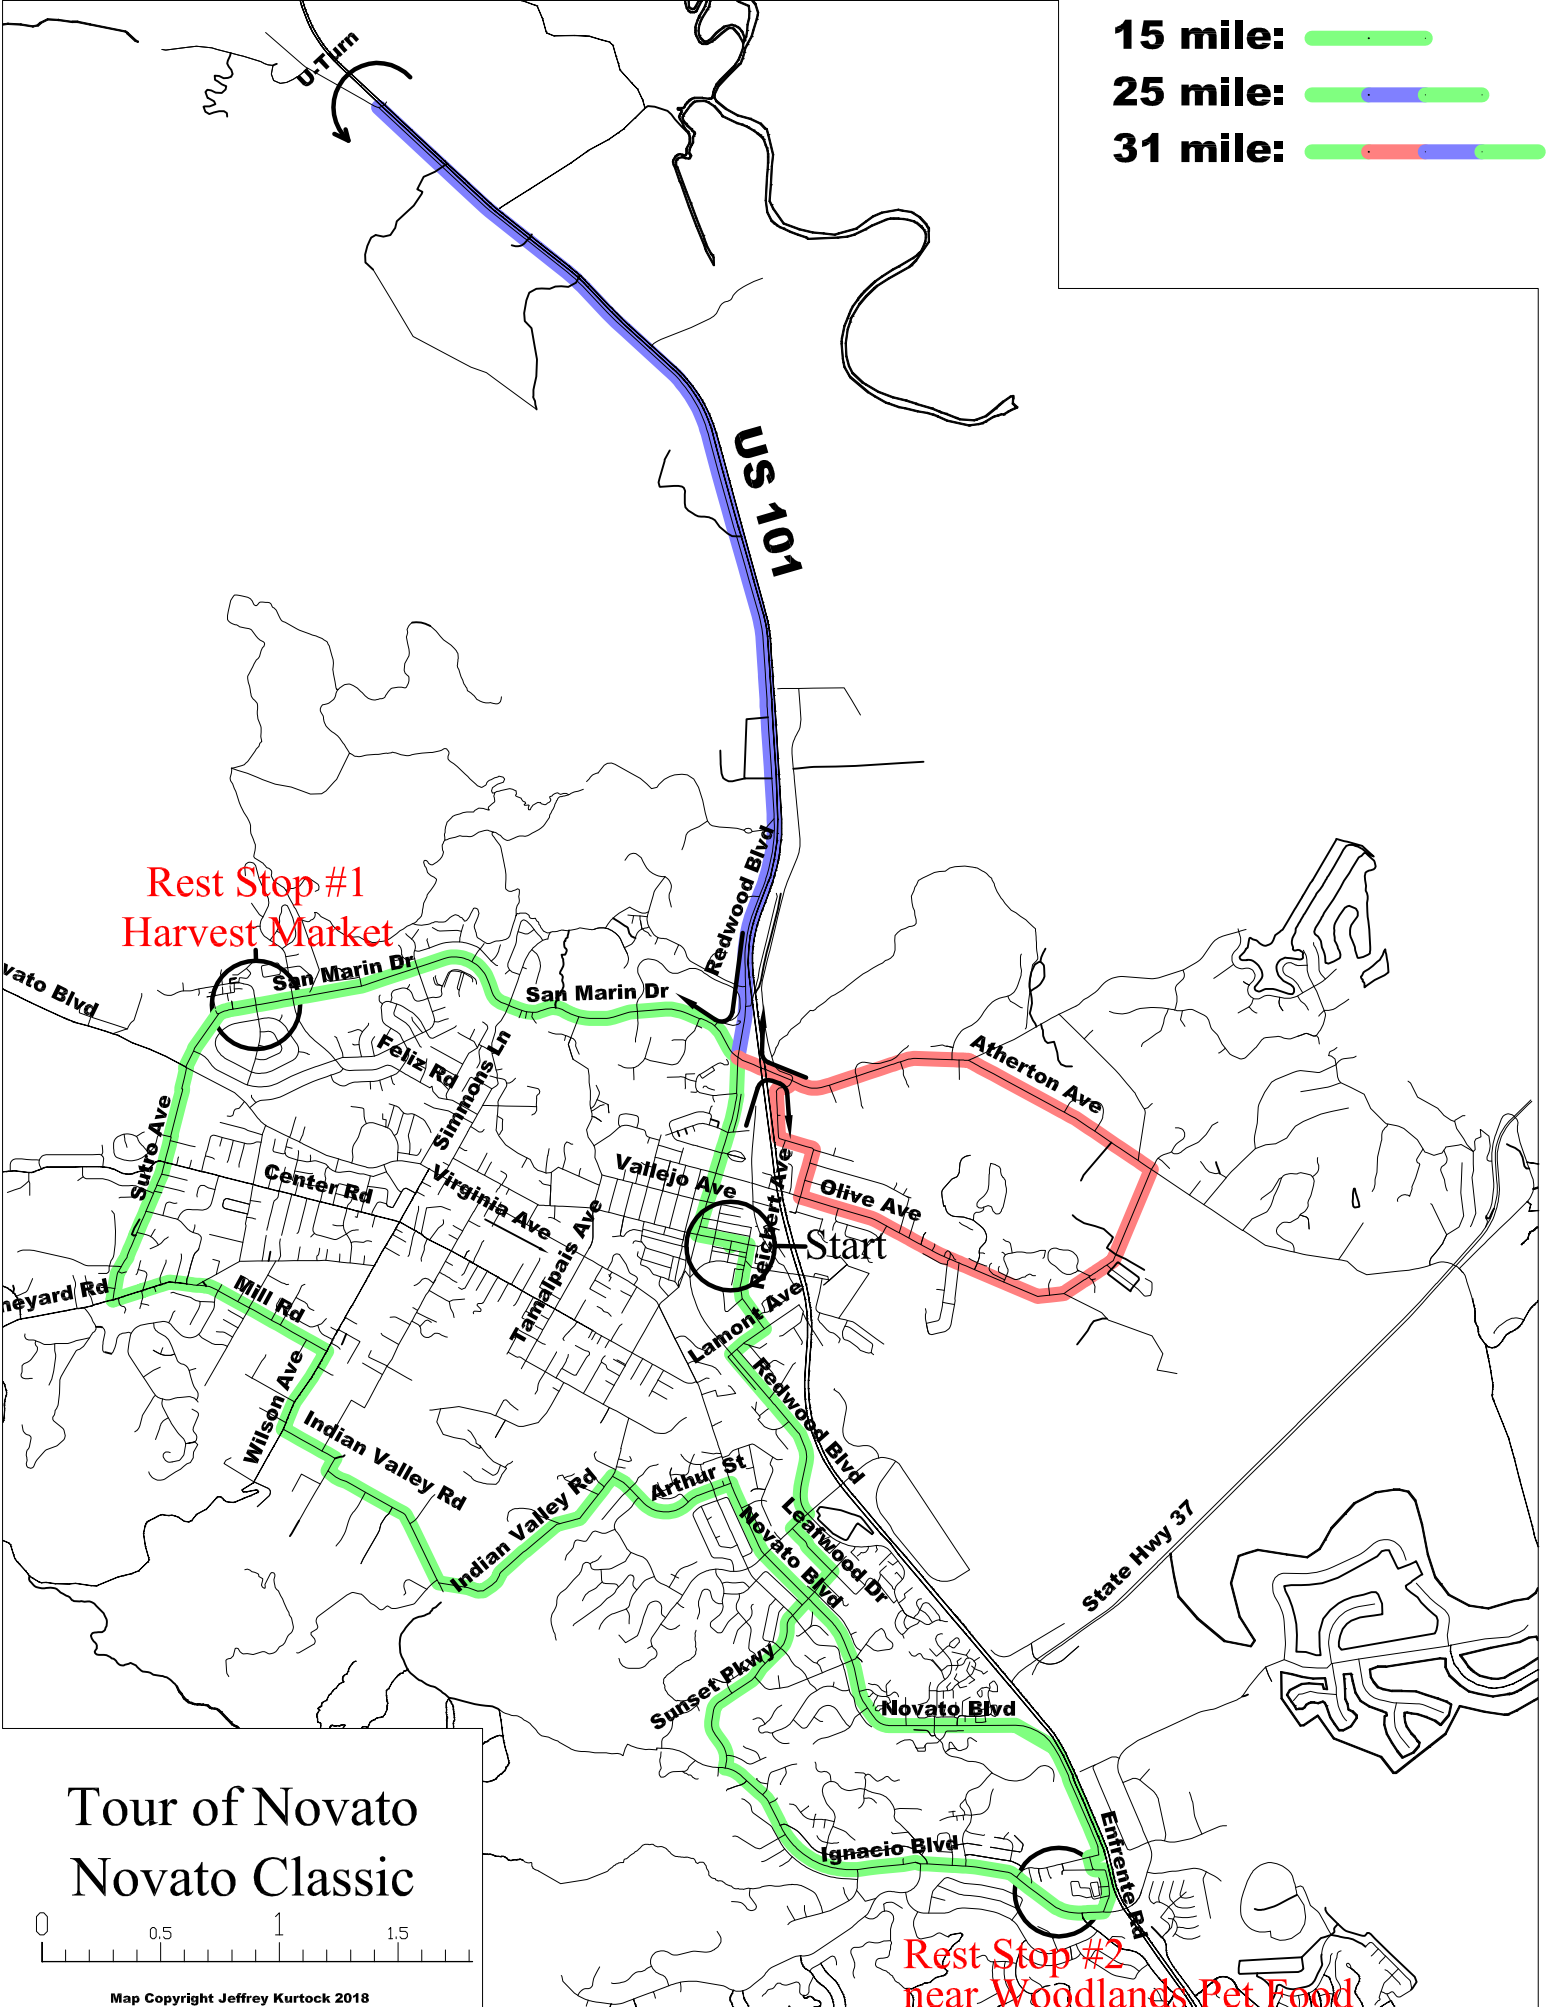

15 mile: 
25 mile: 
31 mile: 

Tour of Novato Novato Classic

Map Copyright Jeffrey Kurtock 2018

Rest Stop #2
near Woodlands Pet Food