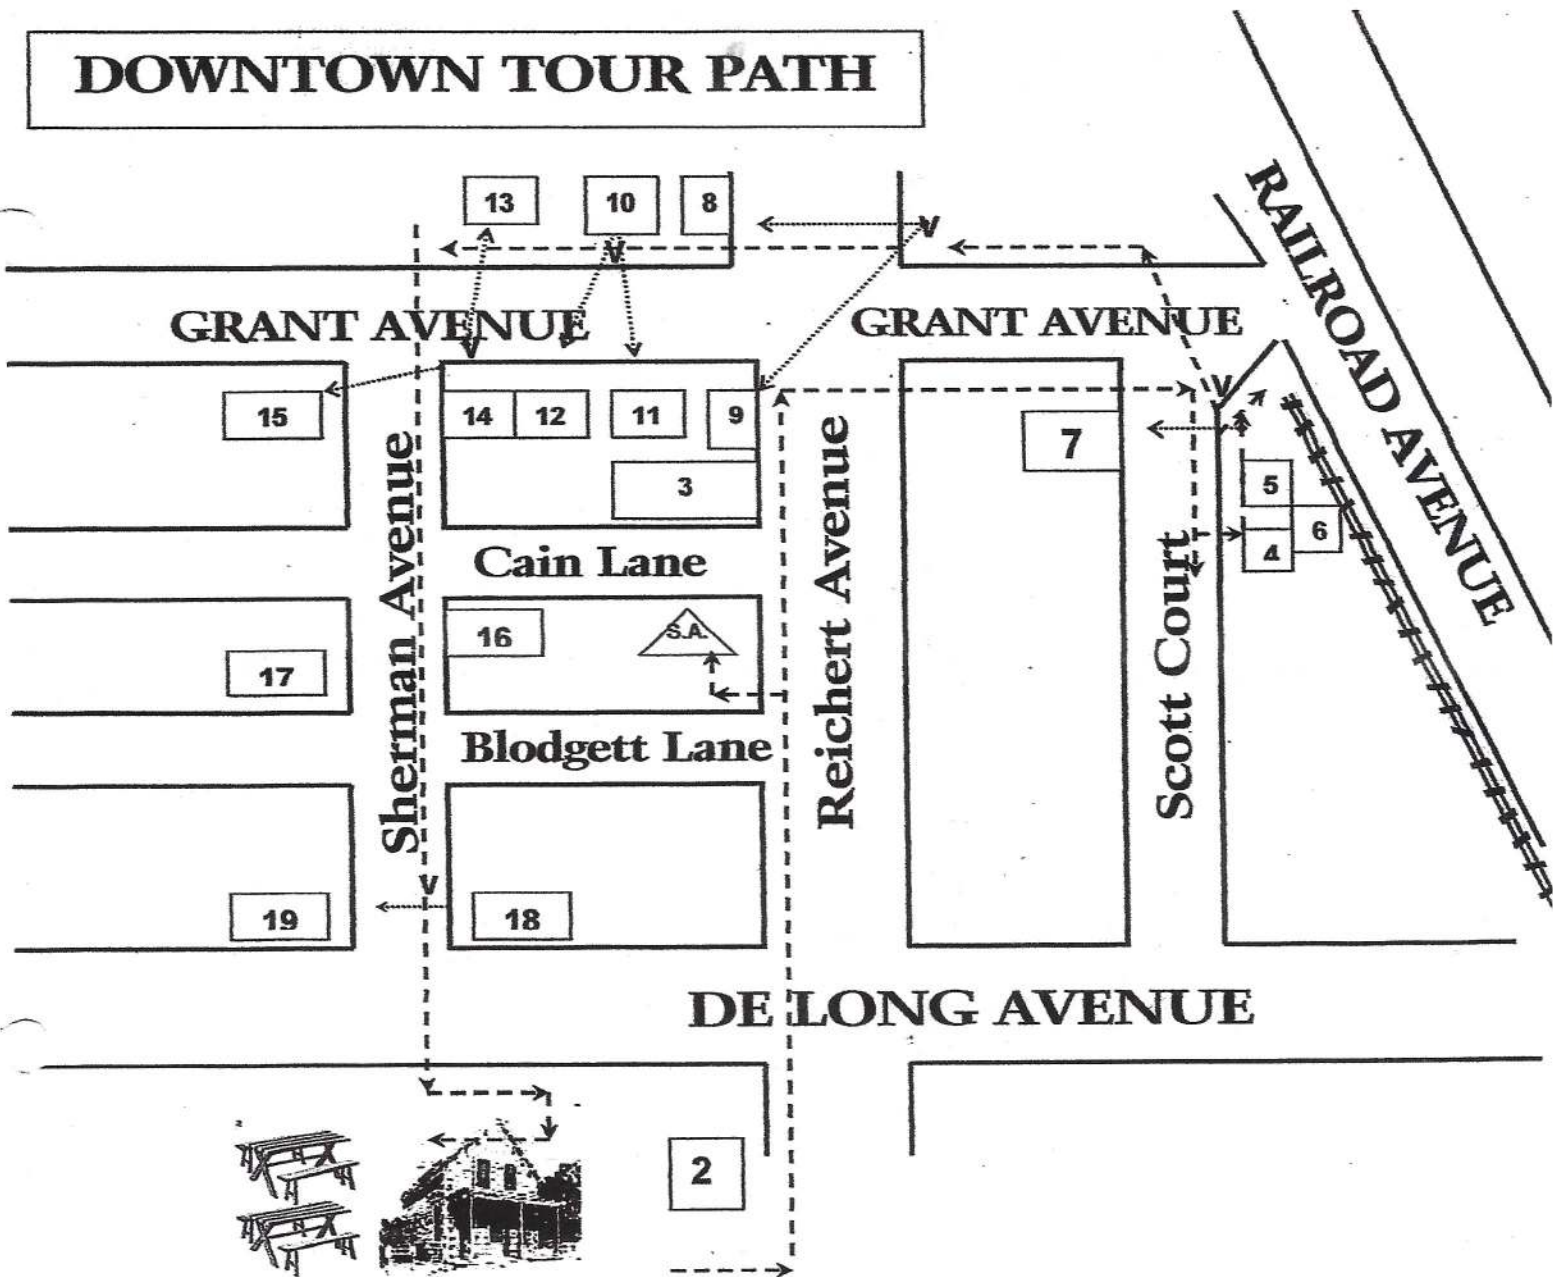

DOWNTOWN TOUR PATH

1. Museum
2. Carlisle House
3. Railroad Depot #1
4. Yelmorini Boarding House & Saloon
5. Flatiron Building
6. Railroad Depot #3
7. Novato House
8. Fashion Shop (Blacksmith Shop)
9. Loustaunau Hall (Druid's Hall)
10. Torassa Building
11. Carlisle Hardware
12. DeBorba's Inn
13. Novato Bank
14. Hamilton Store
15. Scott Store
16. Hamilton Home
17. Scott Home

18. Simmons Home (the butcher)
19. Presbyterian Church

KEY

---> Tour Path

V = View Area

←·····● View Direction

Sitting Area

The tour ends behind the museum at the picnic benches.